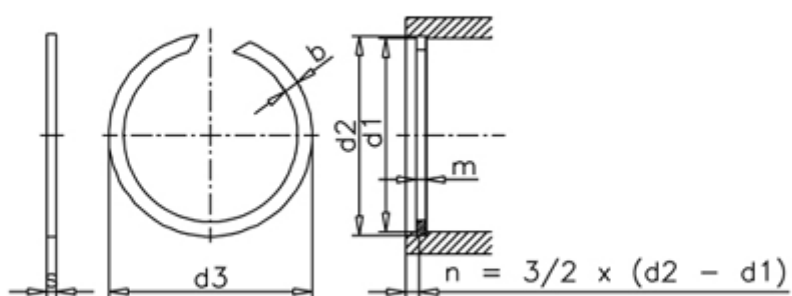

Article number: 0127123

Description: Circlip SB 150

## Measures

---

b = 4.00

d1 = 150

d2 = 152.6

d3 = 154.1

Description = SB 150

FN kN = 102.00